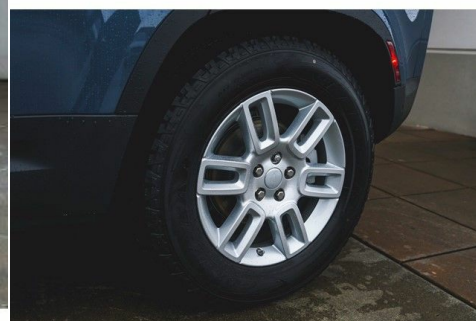

2020 DEFENDER

\$62,220

S 8-Speed Automatic w/OD

Model Year	Mileage	Transmission	Bodystyle	Color	Registration
2020	20 miles	8-Speed Automatic w/OD	SUV	Blue	76072

Retailer Comments

Automatic

Land Rover Bellevue